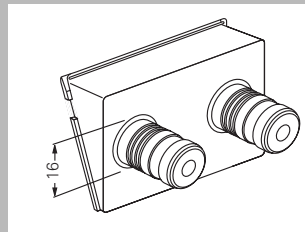

Insert for
D-Sub
0050 00

Insert for
System Thomas & Betts
(Nevada Western Structured
Wiring System/IBM ACS
Mini-C/600 MHz)
0064 00

Insert for
two XLR round plugs,
D series,
Speakon series NL 4 MP
(Neutrik)
0055 00

Insert for
AMP/ACO
(Communications Outlet)
Suitable for 30° tilted
socket outlet only.
0059 00

Insert for
two XLR round plugs
C series
0092 00

Insert for
ST fibre-optic cable
2.5 mm
0732 00

Insert with
integrated high-end
speaker plug
WBT (+/-)
0091 00