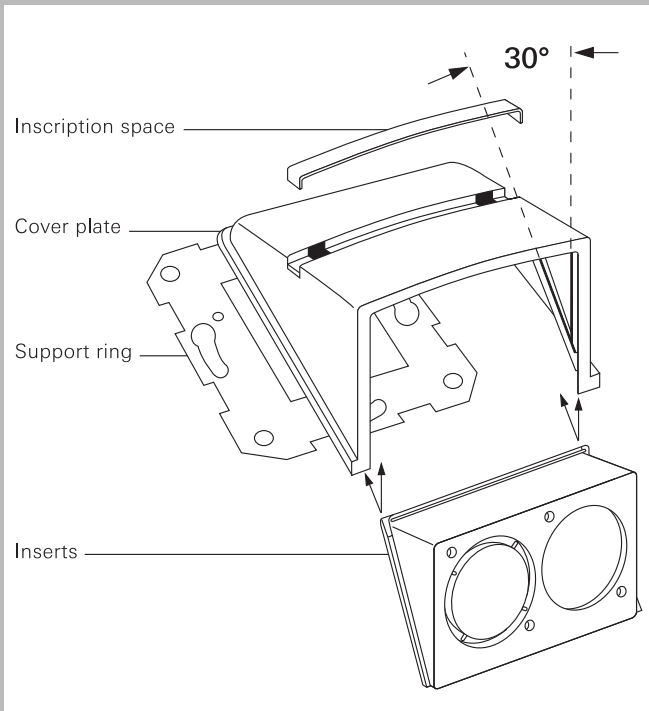

Cover for data systems and communication connection technology

Cover for data systems and communication connection technology

Cover plate with support ring and inscription space for data systems and communication connection technology for vertical and 30° tilted outlet.

Inserts

Blank insert
0048 00

Insert for Modular Jack/Western Technics AMP, 2-gang
0039 00

Insert for Modular Jack/Western Technics AMP/Radial, 1-gang
0052 00

Insert for Modular Jack/Western Technics Lucent (AT+T), 2-gang
0058 00