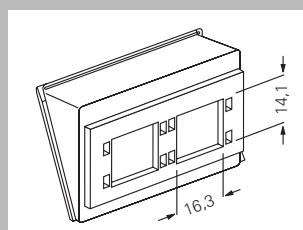

Insert for Modular Jack/Western Technics AMP/Radial, 2-gang
0053 00

Insert for IBM ACS (Advanced Connectivity System) 100 Ω, Cabling-Cross-Line/ Reichle de Massari, 1-gang
0047 00