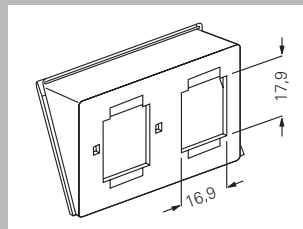

Inserts

Blank insert
0048 00

Insert for Modular Jack/Western Technics AMP, 2-gang
0039 00

Insert for Modular Jack/Western Technics AMP/Radial, 1-gang
0052 00

Insert for Modular Jack/Western Technics Lucent (AT+T), 2-gang
0058 00