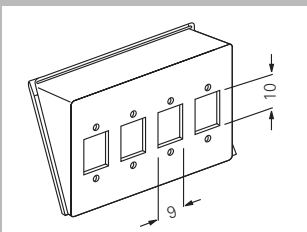

Insert for
fibre-optic cable/
SC simplex coupler, 4-gang
0090 00