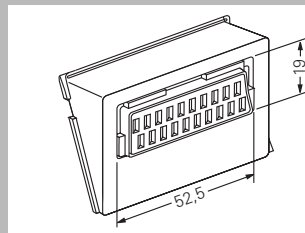

Insert with
Scart/Euro-AV pin jack
0093 00