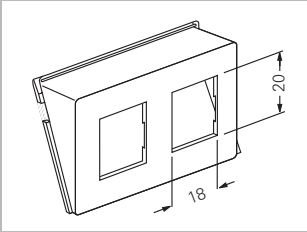

Insert for
System Thomas & Betts
(Nevada Western Structured
Wiring System/IBM ACS
Mini-C/600 MHz)
0064 00