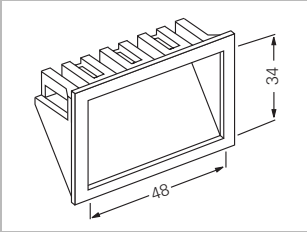

Insert for
Telegärtner OCS system
0088 00