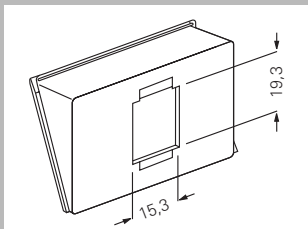

Insert for Modular Jack/Western Technics AMP/Radial, 1-gang
0052 00