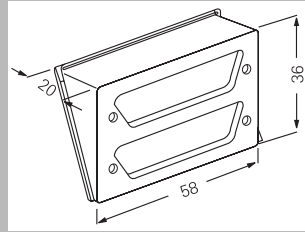

Insert for
D-Sub
0050 00