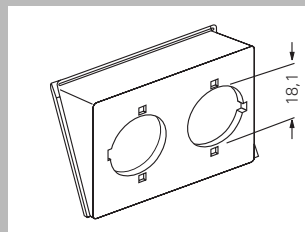

Universal insert
0049 00