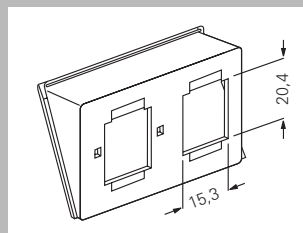

Insert for Modular Jack/Western Technics AMP, 2-gang
0039 00