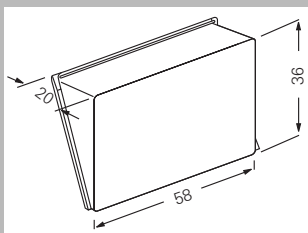

Inserts

Blank insert
0048 00