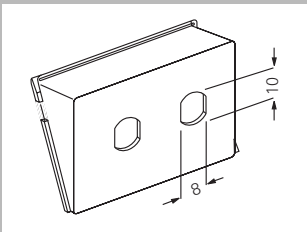

Insert for
D-Sub
0050 00

Insert for
System Thomas & Betts
(Nevada Western Structured
Wiring System/IBM ACS
Mini-C/600 MHz)
0064 00

Insert for
two XLR round plugs,
D series,
Speakon series NL 4 MP
(Neutrik)
0055 00

Insert for
AMP/ACO
(Communications Outlet)
Suitable for 30° tilted
socket outlet only.
0059 00

Insert for
two XLR round plugs
C series
0092 00

Insert for
ST fibre-optic cable
2.5 mm
0732 00

Insert with
integrated high-end
speaker plug
WBT (+/-)
0091 00