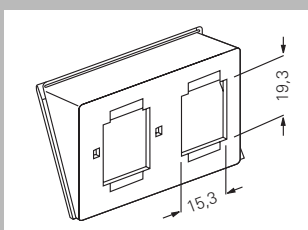

Inserts

Blank insert
0048 00

Insert for Modular Jack/Western Technics AMP, 2-gang
0039 00

Insert for Modular Jack/Western Technics AMP/Radial, 1-gang
0052 00

Insert for Modular Jack/Western Technics Lucent (AT+T), 2-gang
0058 00