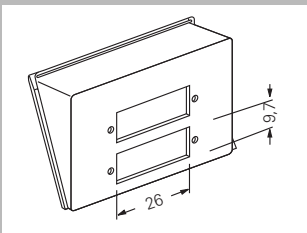

Insert for
AMP/ACO
(Communications Outlet)
Suitable for 30° tilted
socket outlet only.
0059 00

Insert for
two XLR round plugs
C series
0092 00

Insert for
ST fibre-optic cable
2.5 mm
0732 00

Insert with
integrated high-end
speaker plug
WBT (+/-)
0091 00