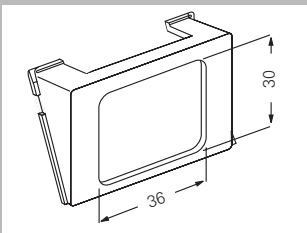

Insert for
AMP/ACO
(Communications Outlet)
Suitable for 30° tilted
socket outlet only.
0059 00