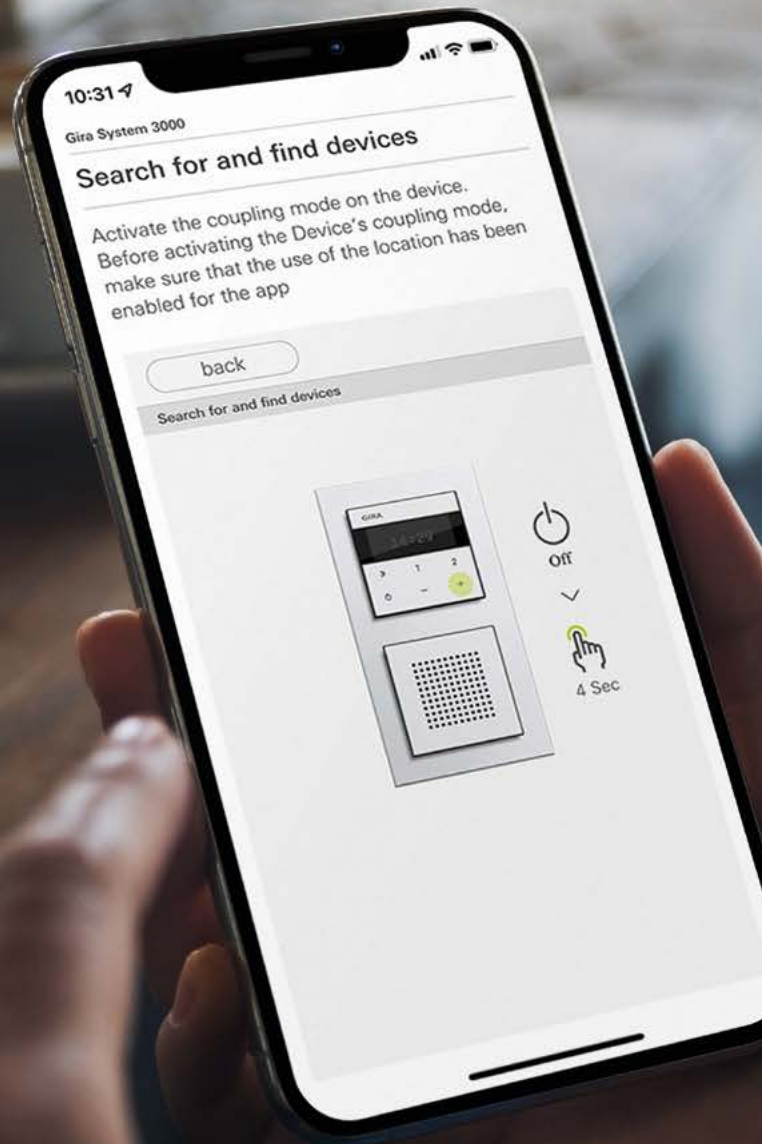

Weather forecast.

The Gira IP flush-mounted radio provides a weather forecast for the current day: The display can show the average temperature, cloud cover and probability of rain for the next few hours.

Design as you wish.

The Gira IP flush-mounted radio is available to suit the many colours and styles of the Gira System 55 and Gira F100 design lines, allowing it to blend seamlessly into the surrounding interior design.

Easy start-up.

Connecting to the internet is easy to do at the touch of a button via WPS or using the Gira System 3000 App. The 20 stations most frequently selected locally are automatically saved to the favourites list. The first three can be switched on using the short-cut buttons, and the others using the skip button.