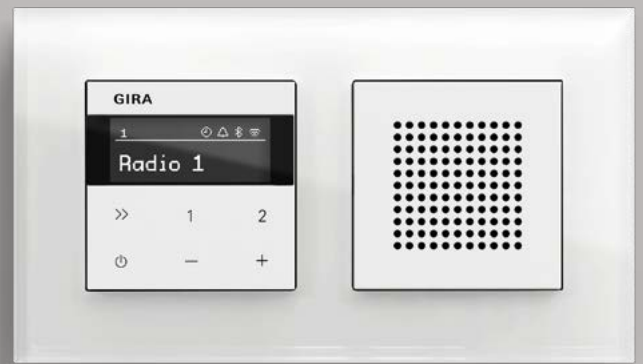

Design as you wish.

The Gira IP flush-mounted radio is available to suit the many colours and styles of the Gira System 55 and Gira F100 design lines, allowing it to blend seamlessly into the surrounding interior design.

01

02

Use our design configurator to explore the possible combinations with Gira System 55:

designconfigurator.gira.com

03

04

05

06

Easy start-up.

Connecting to the internet is easy to do at the touch of a button via WPS or using the Gira System 3000 App. The 20 stations most frequently selected locally are automatically saved to the favourites list. The first three can be switched on using the short-cut buttons, and the others using the skip button.