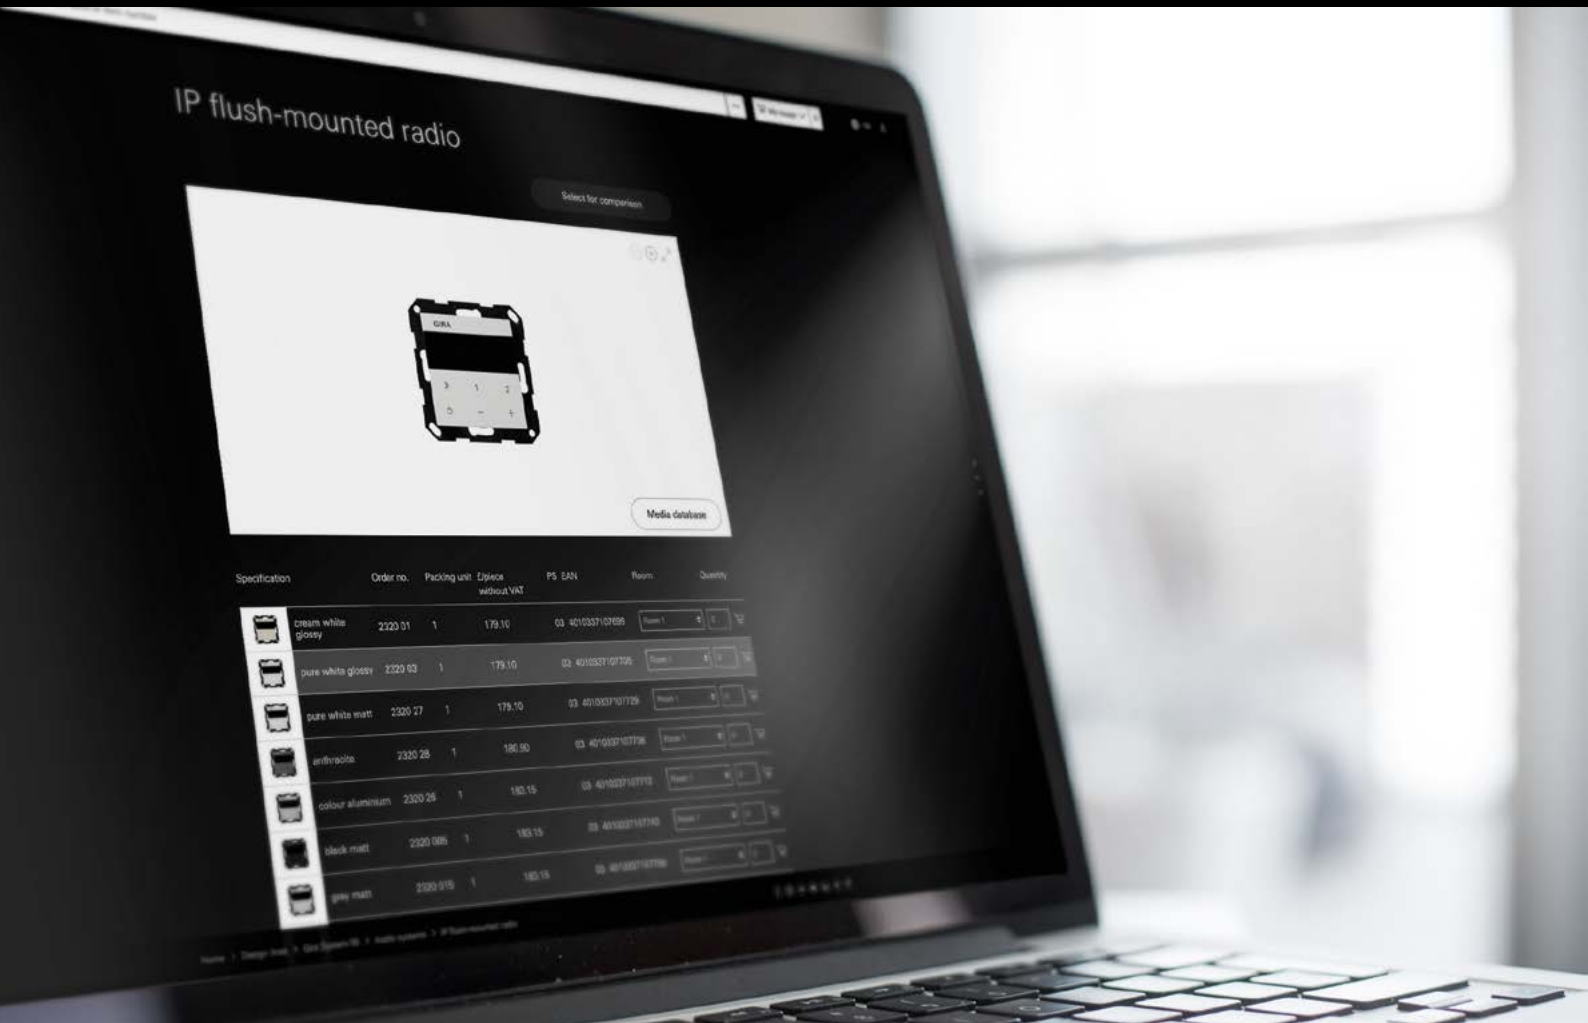

The online catalogue. Always up to date.

Discover the complete Gira product range, from switches to intelligent system solutions. With the Gira online catalogue, you benefit from numerous features: You can compare products, use the intelligent search function, manage parts lists and use the Elbridge interface to transfer them directly to the shopping cart of many wholesalers.

All products in the
online catalogue at
katalog.gira.de/en