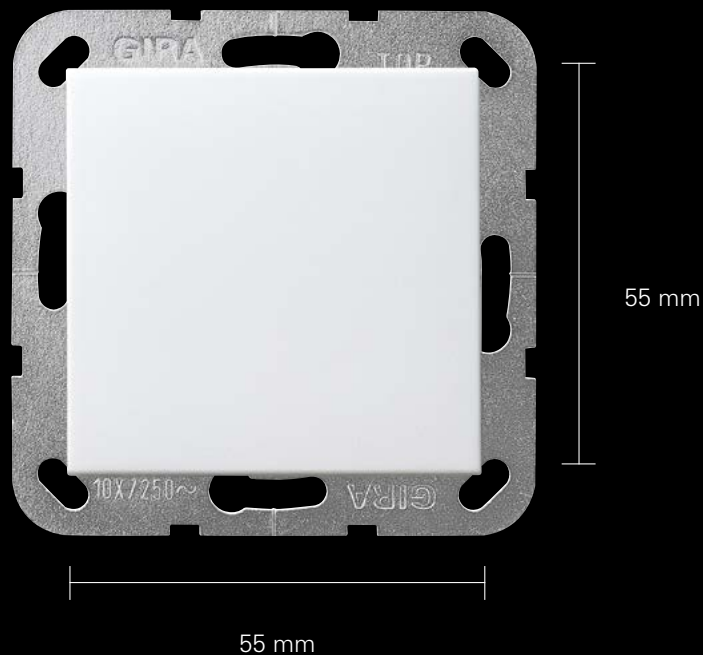

Stylishly set in scene.

55 × 55 mm.
Not just a square.
A big idea. Thanks to the innovative modular system, you can individually assemble frames and light switches, for example, and replace them at any time. This gives your operating elements a standardized design.